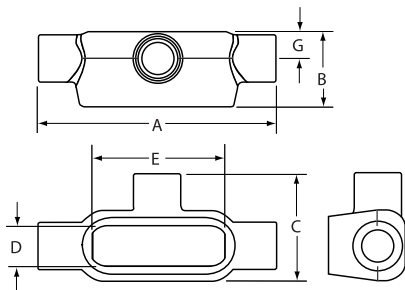

See page F20 for Applications, Features and Standard Materials & Finish

Dimensions

T Type

T TYPE CONDUIT BODY									
CATALOG NUMBER	HUB SIZE	DIMENSIONS							VOLUME CU. IN.
		A	B	C	D	E	F	G	
COT-1CG	1/2"	5-3/8" (137)	1-3/8" (35)	2" (35)	1" (25)	3-5/32" (80)	—	5/8" (16)	4.0
COT-2CG	3/4"	6-1/16" (154)	1-5/8" (41)	2-3/16" (67)	1-7/32" (31)	3-25/32" (96)	—	3/4" (19)	7.0
COT-3CG	1"	7-1/8" (181)	2" (51)	2-9/16" (65)	1-15/32" (37)	4-17/32" (115)	—	15/16" (24)	12.0
COT-4CG	1-1/4"	9-3/16" (233)	2-5/8" (67)	3-1/2" (89)	2" (51)	6" (152)	—	1-3/16" (30)	32.0
COT-5CG	1-1/2"	9-3/16" (233)	2-3/4" (70)	3-1/2" (89)	2" (51)	6" (152)	—	1-3/8" (32)	33.0
COT-6CG	2"	11-5/8" (295)	3-1/2" (89)	4-3/16" (106)	2-9/16" (65)	8-1/16" (205)	—	1-5/8" (38)	70.0
TWOT-7CG	2-1/2"	15-1/8" (384)	4" (102)	5-3/4" (146)	3-11/16" (94)	10-5/8" (270)	—	1-13/16" (54)	142.0
TWOT-8CG	3"	15-1/8" (384)	4-3/4" (121)	5-3/4" (146)	3-11/16" (94)	10-5/8" (270)	—	2-3/16" (54)	173.0
TWOT-9CG	3-1/2"	18-1/8" (460)	5-1/2" (140)	7-1/8" (181)	4-7/8" (124)	13-1/8" (333)	—	2-1/2" (67)	292.0
TWOT-0CG	4"	18-1/8" (460)	5-5/8" (143)	7-1/8" (181)	4-7/8" (124)	13-1/8" (333)	—	2-3/4" (67)	324.0

NEOPRENE REPLACEMENT GASKETS	
CATALOG NUMBER	HUB SIZE
OLK-1RG	1/2"
OLK-2RG	3/4"
OLK-3RG	1"
OL-45-RG	1-1/4"
OL-45-RG	1-1/2"
OL-6-RG	2"
OL-78-RG	2-1/2"
OL-78-RG	3"
OL-90-RG	3-1/2"
OL-90-RG	4"

ALUMINUM REPLACEMENT COVERS				
CATALOG NUMBER	HUB SIZE	DIMENSIONS		
		LENGTH	WIDTH	HEIGHT
OL-10	1/2"	3-15/16"(100)	1-3/8"(35)	3/8"(10)
OL-20	3/4"	4-5/8"(117)	1-5/8"(41)	3/8"(10)
OL-30	1"	5-3/8"(137)	1-7/8"(48)	5/8"(16)
OL-450	1-1/4"	7-3/16"(183)	2-5/8"(67)	5/8"(16)
OL-450	1-1/2"	7-3/16"(183)	2-5/8"(67)	5/8"(16)
OL-60	2"	9-1/2"(241)	3-1/8"(79)	5/8"(16)
OL-780	2-1/2"	12-1/4"(311)	4-3/8"(111)	5/8"(16)
OL-780	3"	12-1/4"(311)	4-3/8"(111)	5/8"(16)
OL-900	3-1/2"	14-7/8"(378)	5-1/2"(140)	5/8"(16)
OL-900	4"	14-7/8"(378)	5-1/2"(140)	5/8"(16)